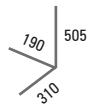

MC4 - MC5 - MC5 plus

coffe grinder

MC5 plus

MC4 - MC5 - MC5 plus MANUALE MANUAL
MC4T - MC5T - MC5T plus TEMPORIZZATORE TIMER

standard	POTENZA POWER	250 W
	MACINE PIANE FLAT GRINDING BLADES Ø	58 mm
	MOTORE MOTOR	1400 r.p.m. (50Hz)
	PESO NETTO NET WEIGHT	8,5 Kg
	MC4 CAFFÈ IN GRANI COFFEE-BEANS HOPPER CAPACITY	0,5 Kg
MC5 CAFFÈ IN GRANI COFFEE-BEANS HOPPER CAPACITY	0,6 Kg	
MC5 plus CAFFÈ IN GRANI COFFEE-BEANS HOPPER CAPACITY	1,0 Kg	
optional	REGOLAZIONE MICROMETRICA STEPLESS ADJUSTMENT SYSTEM	
	COLORI SPECIALI SPECIAL COATING	