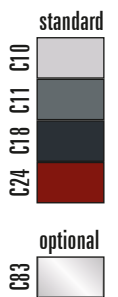

MC4 - MC5 - MC5 plus

coffe grinder

MC5 plus

MC4 - MC5 - MC5 plus MANUALE MANUAL
MC4T - MC5T - MC5T plus TEMPORIZZATORE TIMER

standard	POTENZA POWER	250 W
	MACINE PIANE FLAT GRINDING BLADES Ø	58 mm
	MOTORE MOTOR	1400 r.p.m. (50Hz)
	PESO NETTO NET WEIGHT	8,5 Kg
	MC4 CAFFÈ IN GRANI COFFEE-BEANS HOPPER CAPACITY	0,5 Kg
MC5 CAFFÈ IN GRANI COFFEE-BEANS HOPPER CAPACITY	0,6 Kg	
MC5 plus CAFFÈ IN GRANI COFFEE-BEANS HOPPER CAPACITY	1,0 Kg	
optional	REGOLAZIONE MICROMETRICA STEPLESS ADJUSTMENT SYSTEM	
	COLORI SPECIALI SPECIAL COATING	

MC4

MC5